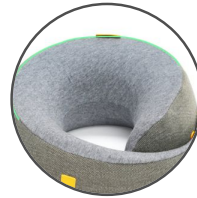

MRP ₹3999

The Travel Pillow, designed for undisturbed snoozing.

Adjustable strap

Memory foam

Ergonomic arc
design

Seize The Gray

The Hanging Toiletry Bag

MRP ₹5999