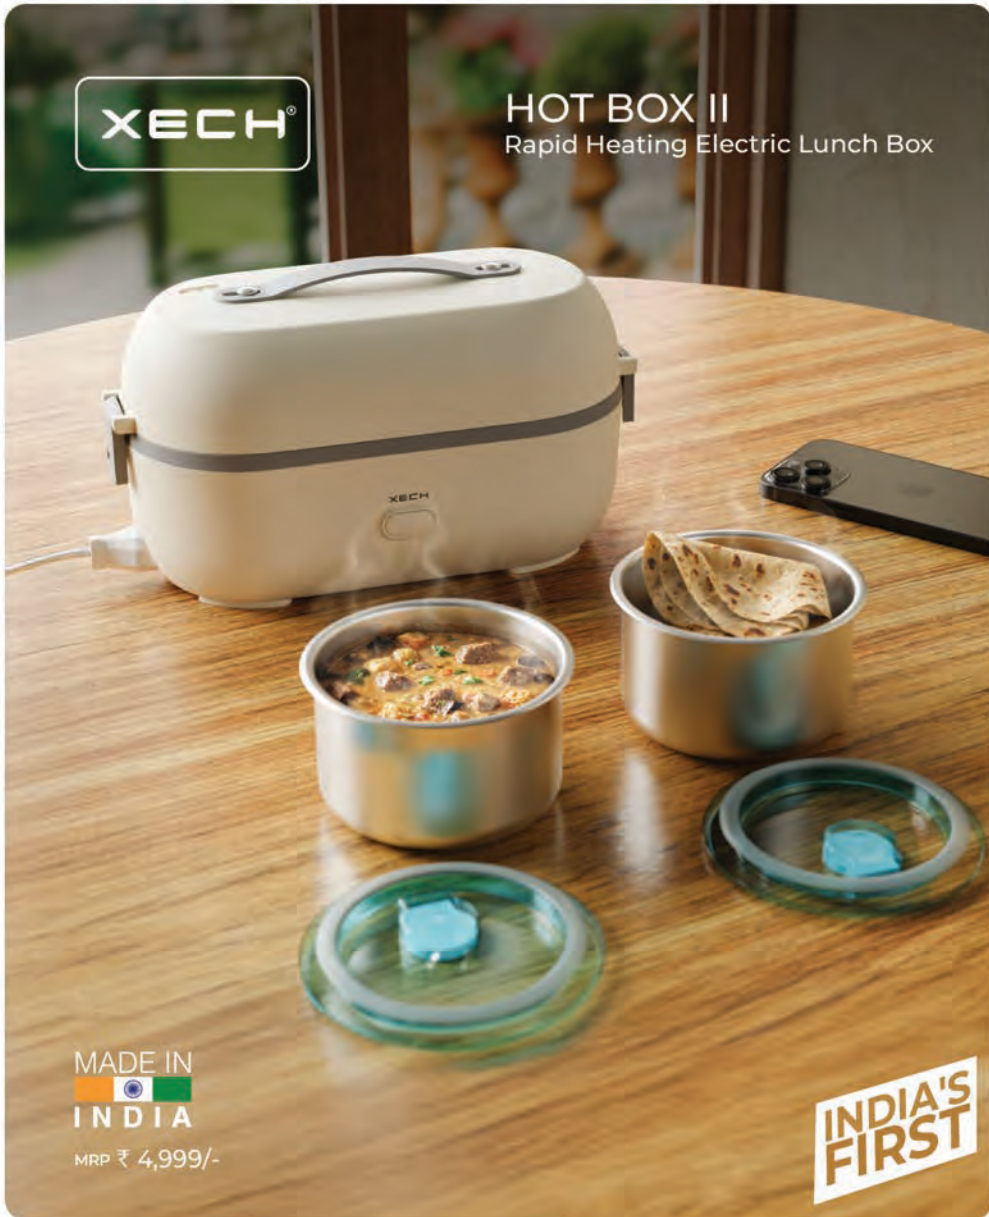

500 ml
Capacity

7.4V

Rechargeable

Safety Lock
Mechanism

BPA
Free

How Does

XECH HOT BOX II Make Everyday Lunch Smarter & Healthier?

Certified Power Cord