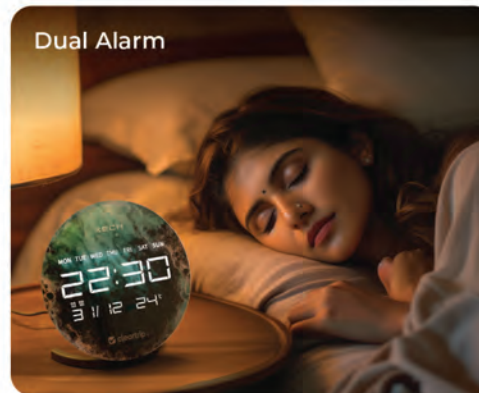

Dual Alarm

USB C Powered

Wireless Speaker

Ambient Temperature

Temporal Memory

SOLARIS X (CUSTOMISED)
Desktop Clock Speaker

MRP ₹ 4,499/-

Hyper-realistic Print