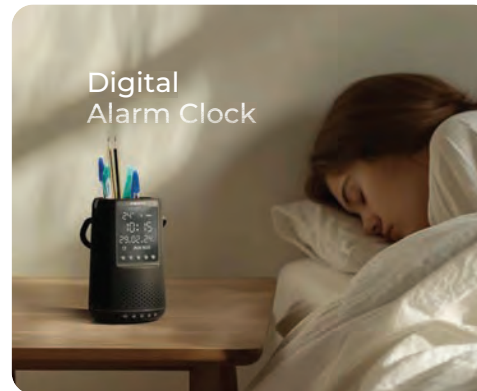

DESK BOSS Dark edition
Multifunctional Wireless Speaker

MRP ₹ 3,999/-

360° Surround Sound

Portable & Rechargeable

Digital Alarm Clock

Pair to Automatically set
The Date & Time

What Makes

XECH **Deskboss The Most Versatile Speaker?**