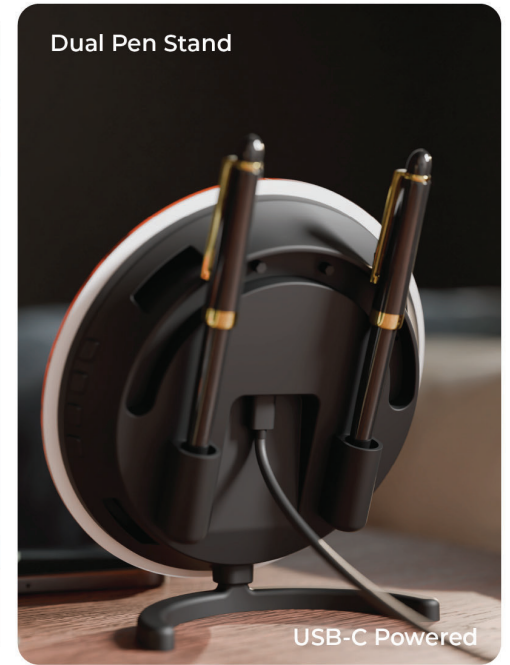

Bluetooth Clock

Auto Sync Time

Loud Alarm

Energy Efficient

How is

XECH Solaris Neo the perfect desk clock?

Dual Slot
Pen Stand

Bluetooth
Clock

Auto Sync
Time

Loud
Alarm

Energy
Efficient

How is

XECH Solaris Neo the perfect desk clock?

Dual Slot Pen Stand

Bluetooth Clock

Auto Sync Time