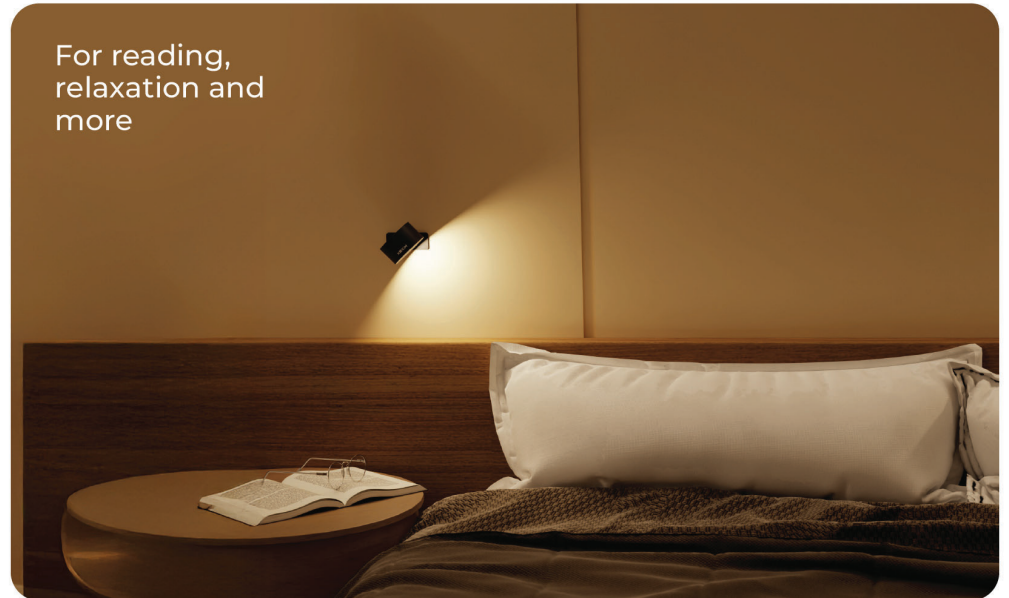

Aesthetically turns walls into talking points

Detachable portable rechargeable

For reading, relaxation and more

How is

Magmount perfect for Homes, Offices and Study?

Neodymium Magnets

360° Rotatable Head

Detachable Lamp Head