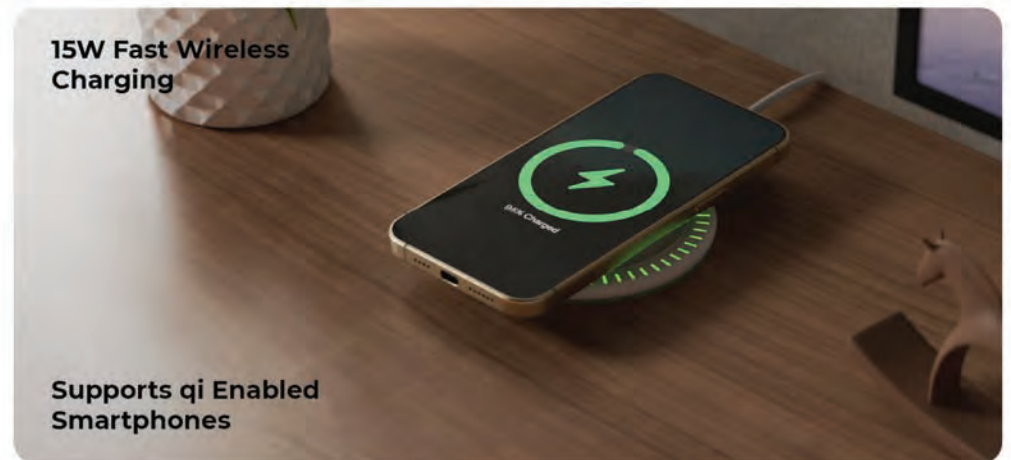

What Makes

XECH Wireless Charger Stand Out From the Rest?

Wireless
Charger

Micro
USB

Light
Weight

Supports qi Enabled
Smartphones

What Makes

XECH Powerbase So Unique?