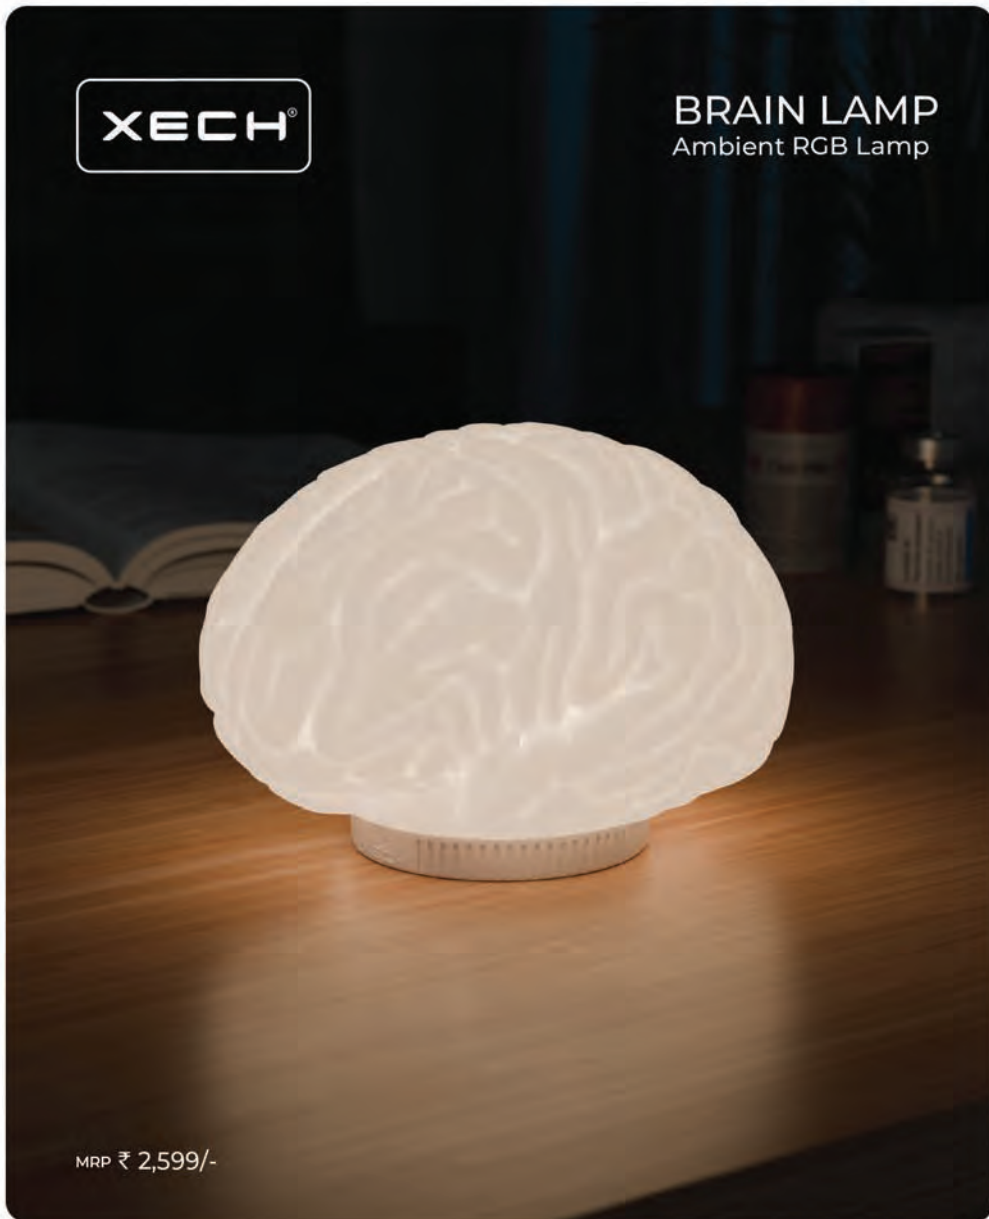

What Makes
XECH T2C A Thoughtful Reading Lamp?

Adjustable
Brightness

Flexible
Neck

Pen
Stand

Touch
Sensor

Rechargeable
Battery

How

XECH Brain Lamp inspires Creativity Better Than Other Traditional Lamps?

Work

Study

Bedside

Brain Shape
Lamp

One Button
Operation

XECH[®]

MAGNETO
Rechargeable Multipurpose Portable Light

MRP ₹ 3,999/-