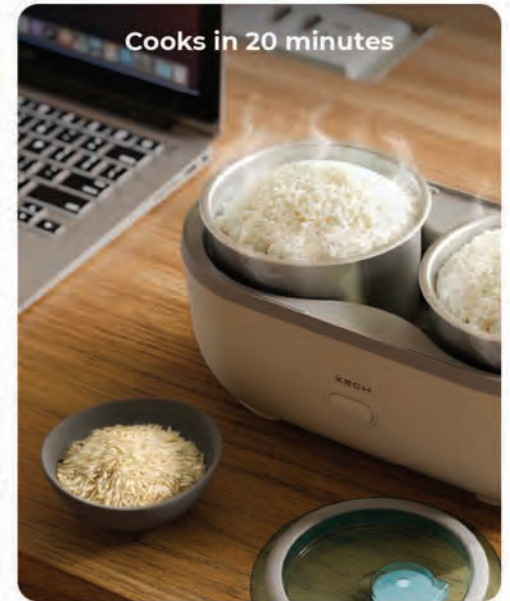

How Does

XECH HOT BOX II Make Everyday Lunch Smarter & Healthier?

Certified Power Cord

300 W Power

Dry Boil Protection

Sealed Containers

Spill-Proof Design