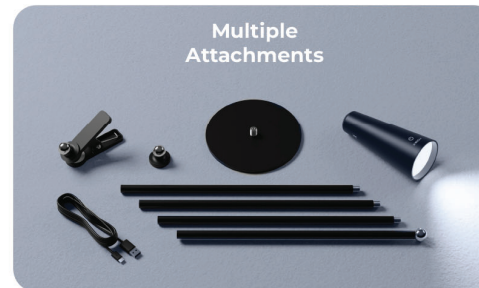

How does
XECH Magneto II XL adapt to your space?

Energy
Efficient LEDs

>95% CRI
Index

Glare-Free
Lighting

Single Touch
Sensor

Neodymium
magnet

USB C
Charging