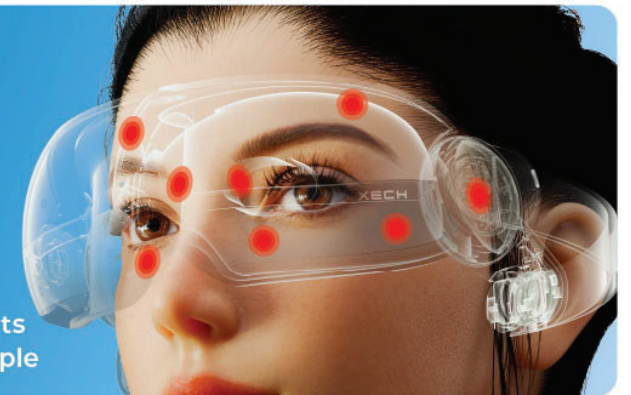

Relax without losing sight of what matters

Now with Temple Massage

Gentle Warmth with
Compression

5 Modes Compression. Warmth. Music.

Targets Key Pressure Points
Around the Eyes and Temple

What Makes

XECH iSoothe PRO The Best Eye Massager?

MRP ₹ 11,999/-

5 Massage Modes with Music

Spa like massage at home

Foldable Travel friendly design

Shiatsu Eye Massage Pressure Points

Why

XECH Eye Massager Is The Perfect Personal Massager?

Vibration