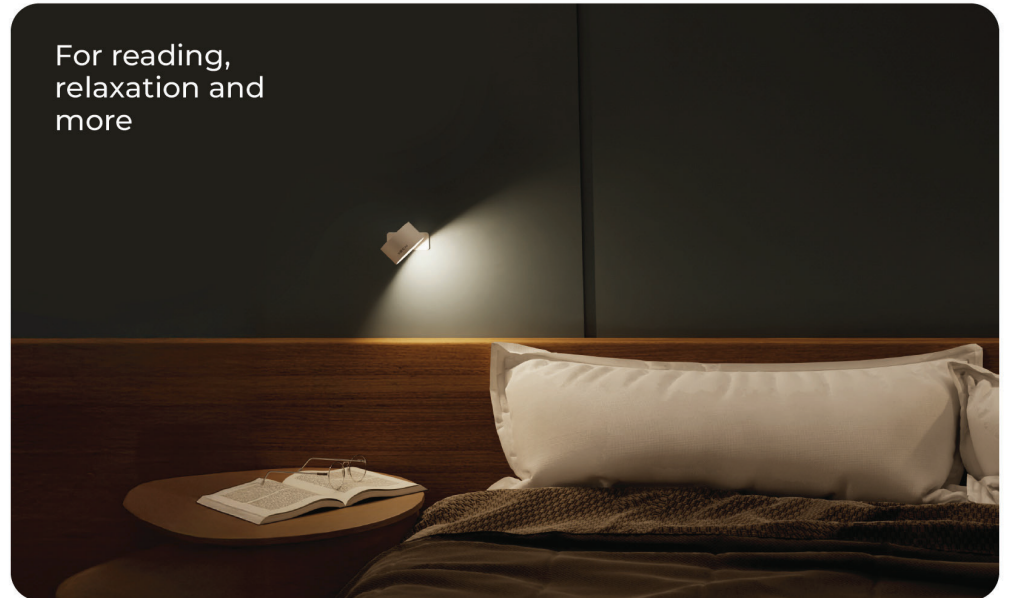

Aesthetically turns walls into talking points

Detachable portable rechargeable

For reading, relaxation and more

How is

Magmount perfect for Homes, Offices and Study?

Neodymium Magnets

360° Rotatable Head

Detachable Lamp Head

USB-C Rechargeable

3 Levels of Brightness

Single Touch Sensor

How is

Magmount perfect for Homes, Offices and Study?

Neodymium Magnets

360° Rotatable Head

Detachable Lamp Head