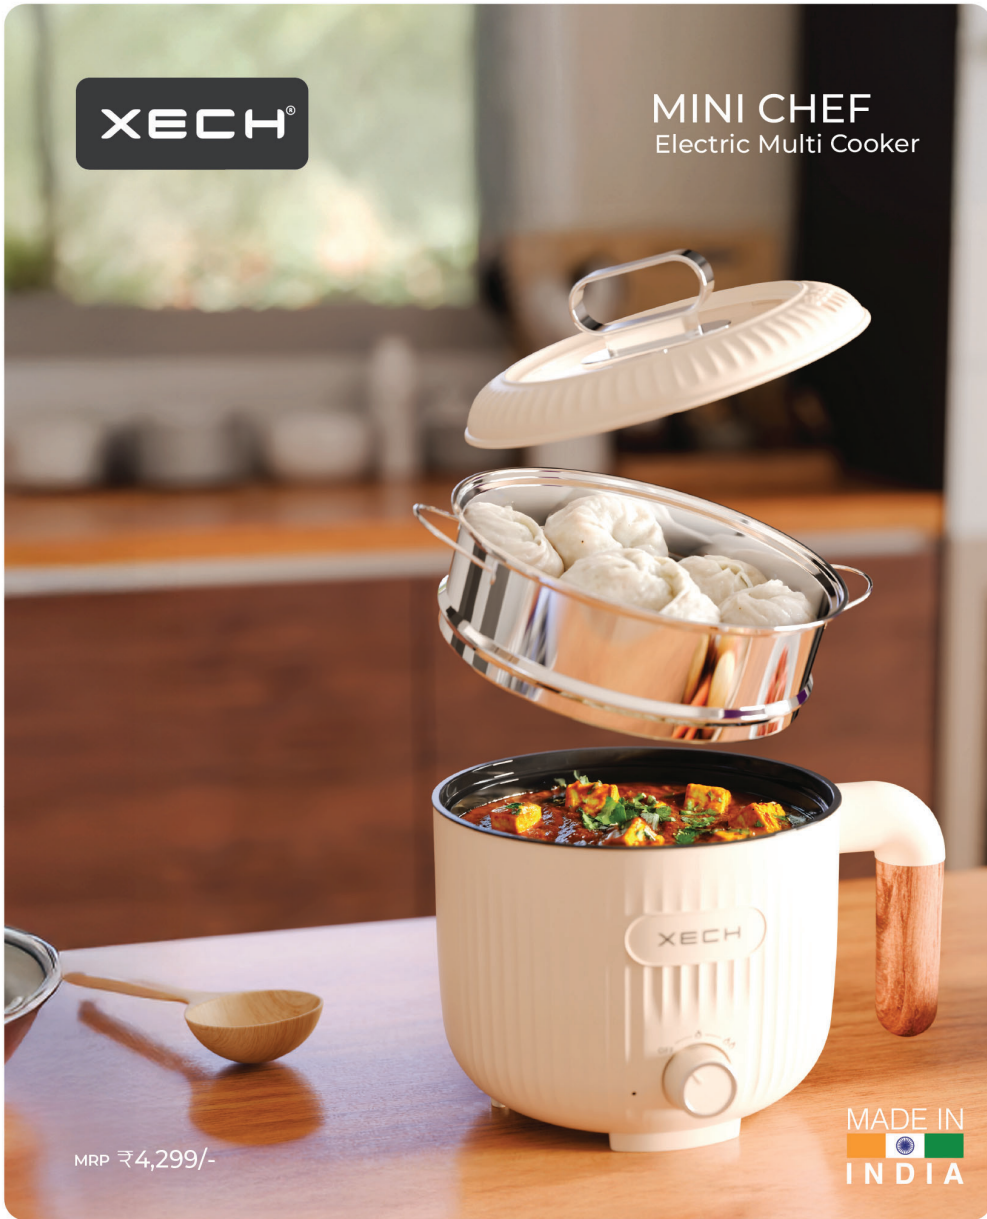

Portable Electric Kettle a Must-Have for Modern Travelers?

500W
Power

700 ml
Capacity

ISI Certified
Power Cord

304 Grade
Stainless Steel

Auto
Shut Down

Multi
Voltage Adapt

XECH[®]