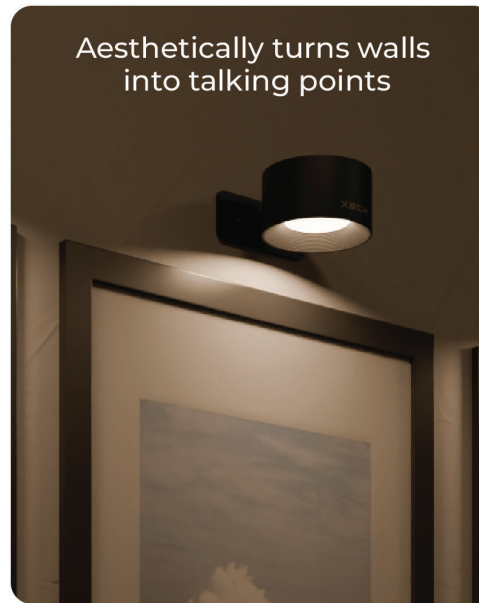

How

XECH Magneto is changing the way we look at lamps?

3500K
Temperature

Table
Lamp

Handheld
Torch

Clip On
Lamp

Neodymium
magnet

USB C
Charging

Aesthetically turns walls into talking points

Detachable portable rechargeable

For reading, relaxation and more

How is

Magmount perfect for Homes, Offices and Study?

Neodymium Magnets

360° Rotatable Head

Detachable Lamp Head