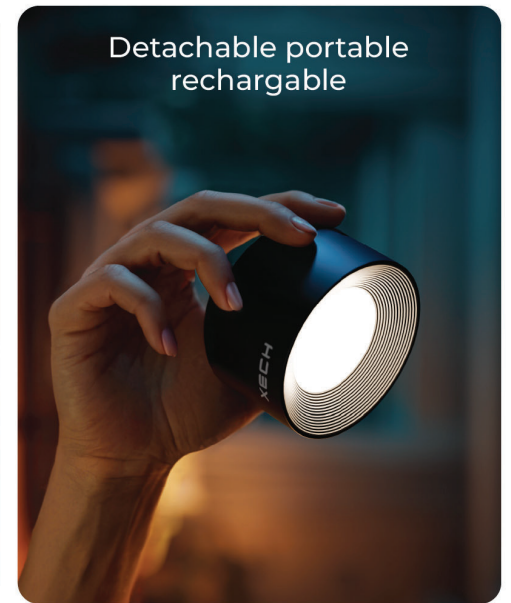

How

XECH Magneto is changing the way we look at lamps?

3500K
Temperature

Table
Lamp

Handheld
Torch

Clip On
Lamp

Neodymium
magnet

USB C
Charging

Aesthetically turns walls into talking points

Detachable portable rechargeable

For reading, relaxation and more

How is

Magmount perfect for Homes, Offices and Study?

Neodymium Magnets

360° Rotatable Head

Detachable Lamp Head