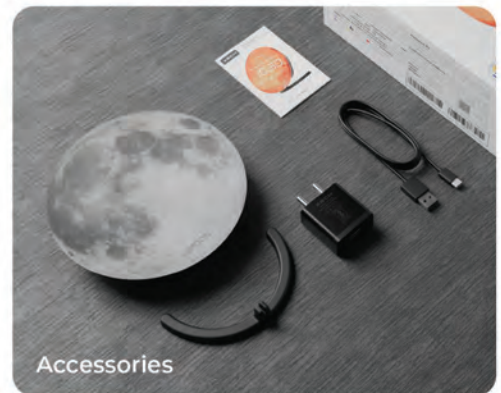

Hyper-realistic Print

Dual Alarm

Hi-Fidelity Speaker

Explore Moon From Your Home!

Accessories

What Makes

Solaris X The Most Versatile Clock?

Digital Clock