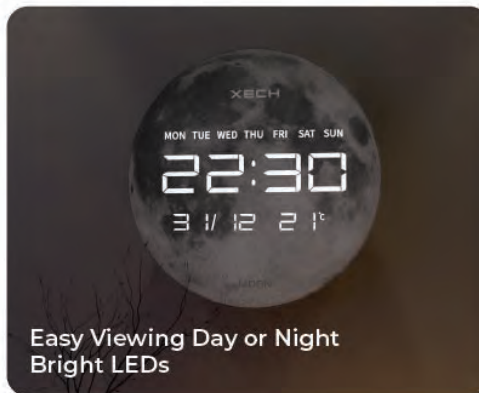

Table Mount

Explore Mars from Your Home!
Hyper-realistic Print

Easy Viewing Day or Night
Bright LEDs

Adopter with cable

Why

XECH Digital Clock Is Better Than Traditional Clocks?

Digital Clock

Calendar

USB Powered

Day of the Week

Ambient Temperature

Temporal Memory

XECH[®]

SOLARIS (MOON)
Digital Clock from the Future

MRP ₹ 5999/-

Wall Mount

Table Mount

Explore Moon from Your Home!
Hyper-realistic Print

Easy Viewing Day or Night
Bright LEDs

Adopter with cable

Why

XECH Digital Clock Is Better Than Traditional Clocks?

Digital Clock

Calendar