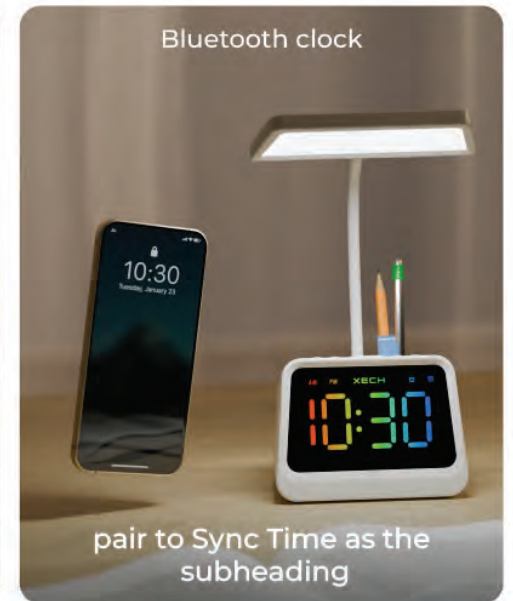

What makes

XECH Prism the ideal desk clock?

Bluetooth
Clock

Large
Lamp Head

Pen
Stand

USB-C
Rechargeable

Large
Display

Dual
Alarm