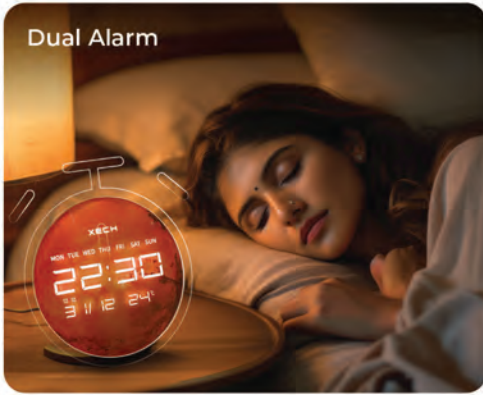

USB C Powered

Wireless Speaker

Ambient Temperature

Temporal Memory

XECH[®]

SOLARIS X (MARS)
Desktop Clock Speaker

MRP ₹ 4,499/-

Hyper-realistic Print