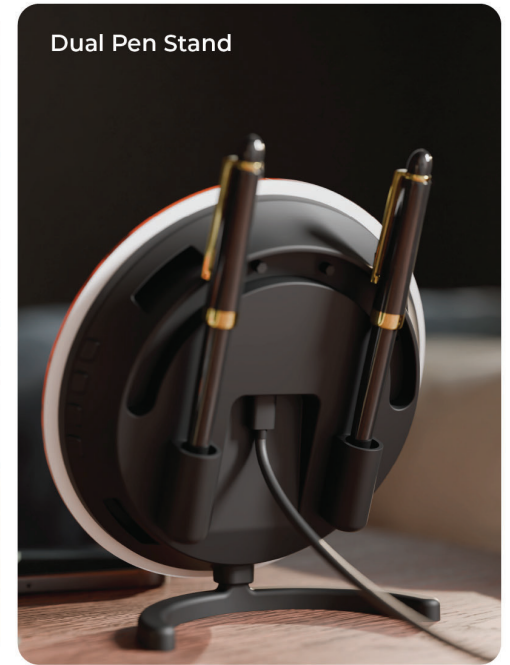

Bluetooth
Clock

Dual Slot
Pen Stand

USB C
Powered

Temporal
Memory

What Makes

XECH Solaris Lite a Creative Branding Tool?

Bluetooth
Clock

Dual Slot
Pen Stand