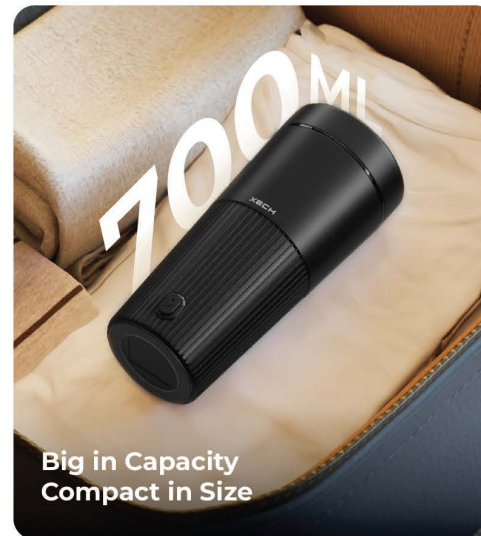

Portable Electric Kettle a Must-Have for Modern Travelers?

500W
Power

700 ml
Capacity

ISI Certified
Power Cord

304 Grade
Stainless Steel

Auto
Shut Down

Multi
Voltage Adapt

What Makes the