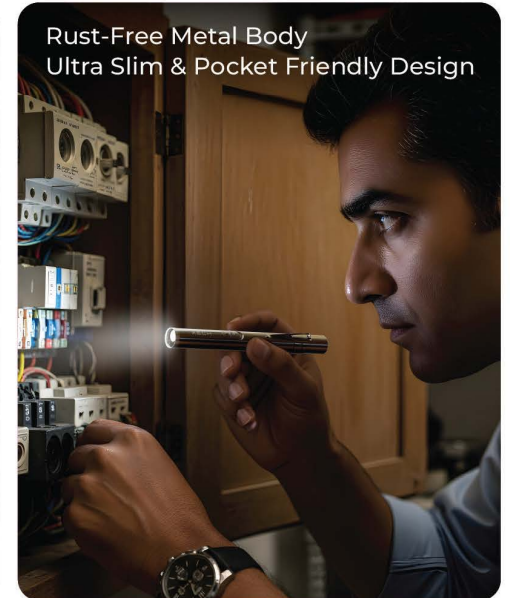

Warm Lighting

Why is

XECH TorchX every professional's go-to torch?

USB-C
Rechargeable

Ultra-Slim
& Lightweight

Energy-Efficient
Illumination

Auto Cut-Off
Charging

Secure
Pocket Clip