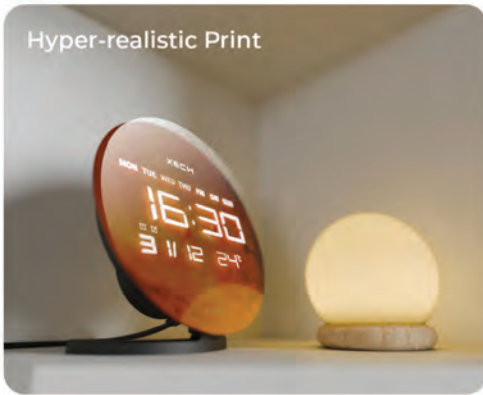

USB C Powered

Wireless Speaker

Ambient Temperature

Temporal Memory

XECH[®]

SOLARIS X (MARS)
Desktop Clock Speaker

MRP ₹ 4,499/-

Hyper-realistic Print