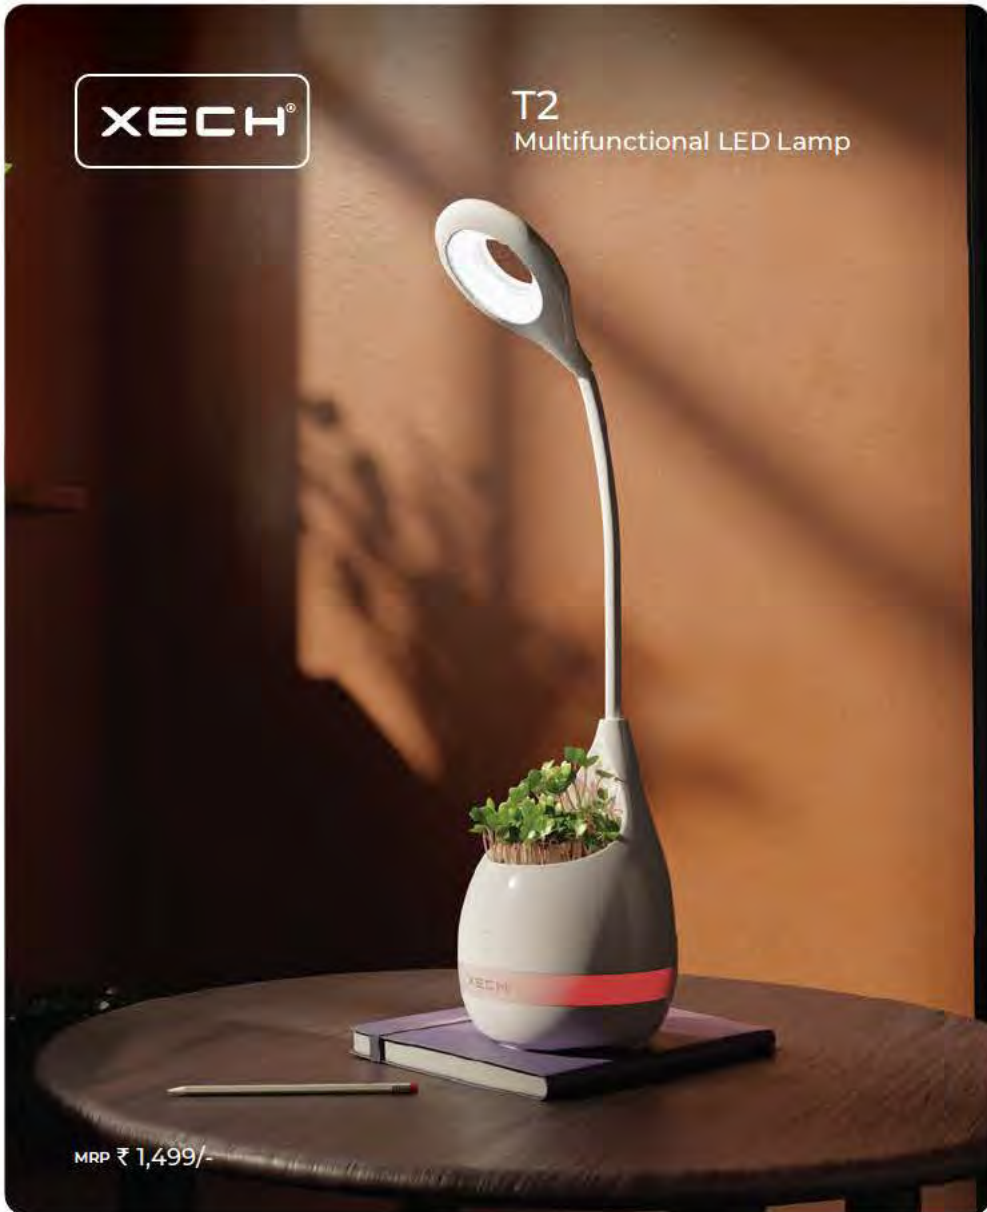

RGB Mood
Lights

Pen
Stand

Smartphone
Holder

Rechargeable
Battery

XECH[®]

NEBULA Lite
Mood Light Desk Lamp

MRP ₹ 2599/-

You carry the world all day,
Now let it glow softly beside you.

RGB Mood Light

Smartphone and Pen Stand

How can
XECH Ambient Light Uplift Your Mood?

- 
 USB-C Rechargeable
- 
 Mood Light
- 
 Rechargeable Battery
- 
 One Button Operation
- 
 Smartphone Holder
- 
 Dual Pen Stand

How Does

XECH T2 Lamp Differentiate Itself From Other Lamps In The Market?

Adjustable
Brightness

Plant
Pot

Pen
Stand

Touch
Sensor

Rechargeable
Battery

XECH[®]

What Makes
XECH T2C A Thoughtful Reading Lamp?

Adjustable
Brightness

Flexible
Neck

Pen
Stand

Touch
Sensor

Rechargeable
Battery

How

XECH Brain Lamp inspires Creativity Better Than Other Traditional Lamps?