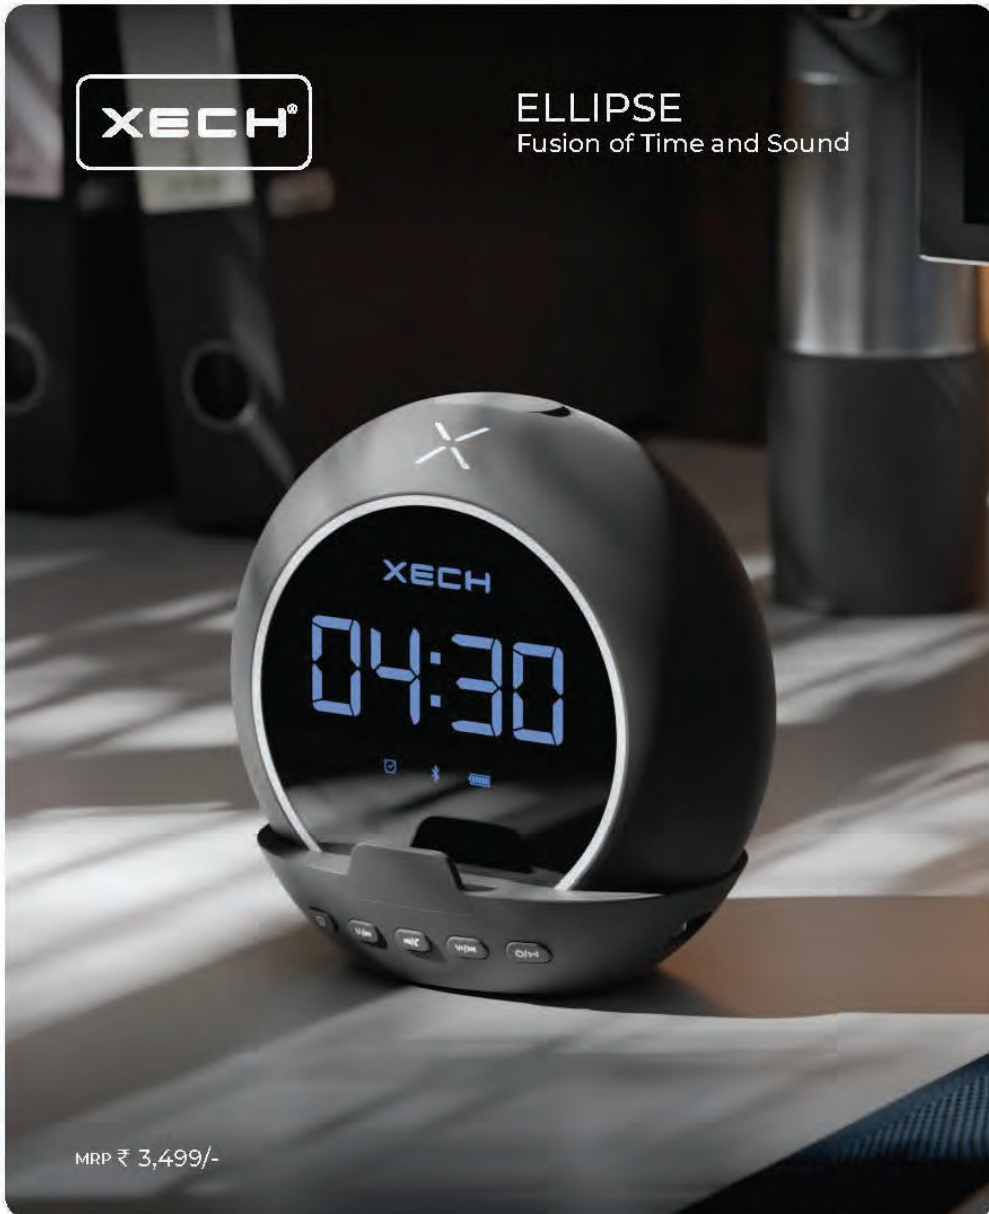

MRP ₹ 3,999/-

360° Surround Sound

Portable & Rechargeable

Digital Alarm Clock

Pair to Automatically set The Date & Time

What Makes

XECH Deskboss The Most Versatile Speaker?

10W Speaker

USB C Charging

Pen & Stationery Holder

Smartphone Holder

RGB Lights

TWS Mode

XECH[®]

ELLIPSE
Fusion of Time and Sound

MRP ₹ 3,499/-

Auto Time Sync

Specially Tuned Bass Drivers

Pen Stand

Bright LED Display

Hassle Free Entertainment

In What Ways Does
XECH Clock Speaker Stand Out From Typical Speakers?

5W Speaker

Digital Clock

Pen Stand

Specially Tuned Bass Drivers

Bright LED Display

Hassle Free Entertainment

In What Ways Does

XECH Clock Speaker Stand Out From Typical Speakers?

5W Speaker

Digital Clock