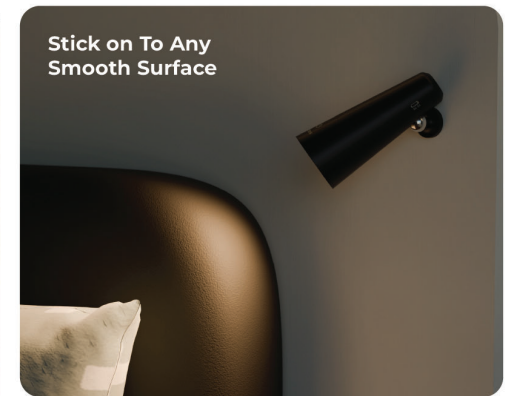

How does
XECH Magneto II XL adapt to your space?

Energy
Efficient LEDs

>95% CRI
Index

Glare-Free
Lighting

Single Touch
Sensor

Neodymium
magnet

USB C
Charging