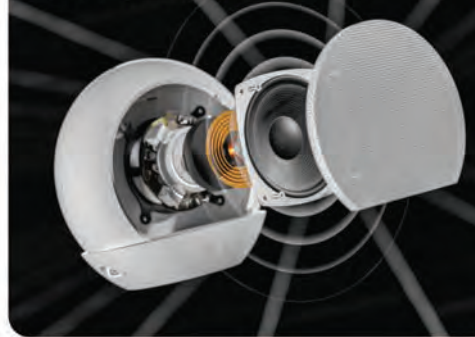

Pen Stand

Specially Tuned Bass Drivers

Bright LED Display

Hassle Free Entertainment

In What Ways Does

XECH Clock Speaker Stand Out From Typical Speakers?

5W Speaker

Digital Clock