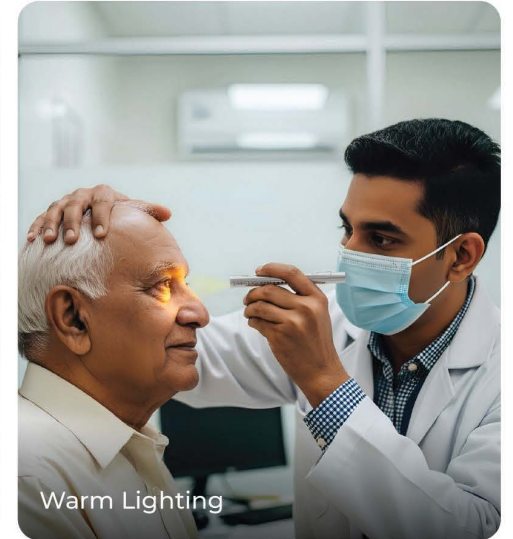

Dual Mode LED Torch

Rust-Free Metal Body
Ultra Slim & Pocket Friendly Design