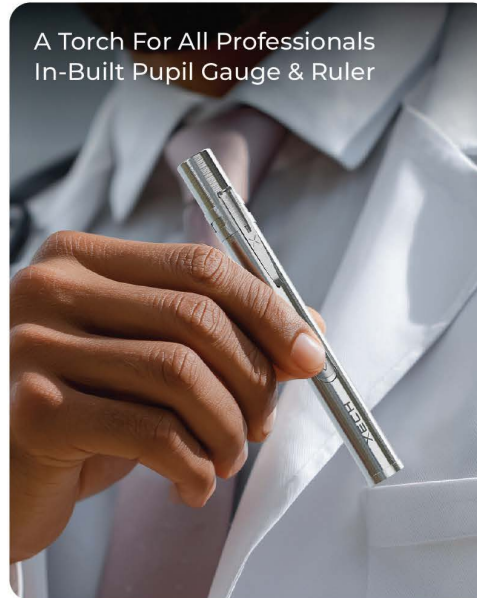

White Lighting