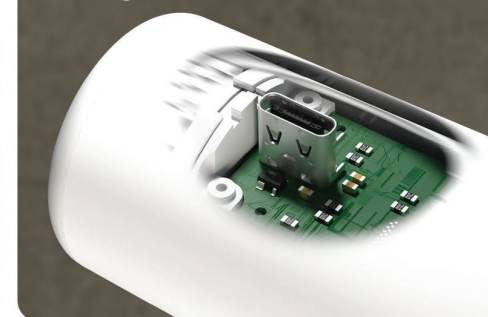

Rechargeable Multipurpose Portable Light

MRP ₹ 3,999/-

Designed for Reading, Study & Work!
Sleek Desk Lamp with Warm Light

Powerful
Neodymium Magnet

USB - C
Rechargeable

From Lamp to Torch in Seconds
Simply Detach the Lamp Head

XECH Prism the ideal desk clock?

Bluetooth
Clock

Large
Lamp Head

Pen
Stand

USB-C
Rechargeable

Large
Display

Dual
Alarm

XECH[®]