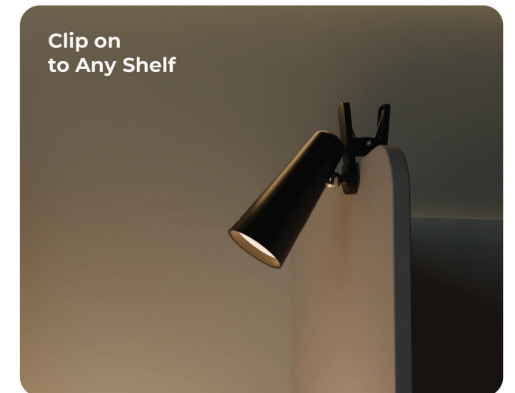

How does
XECH Magneto II XL adapt to your space?

Energy
Efficient LEDs

>95% CRI
Index

Glare-Free
Lighting

Single Touch
Sensor

Neodymium
magnet

USB C
Charging