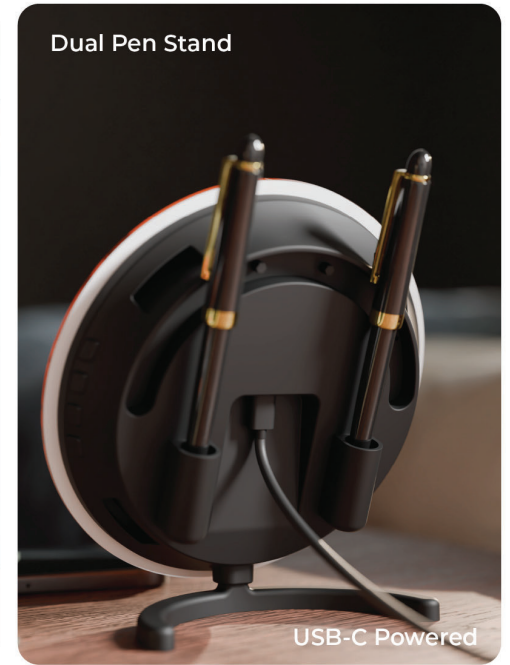

Air Pressure

Pleasant Warmth

Inbuilt & Bluetooth Music

Pouch

Rechargeable

How is

XECH Solaris Neo the perfect desk clock?

Dual Slot Pen Stand

Bluetooth Clock

Auto Sync Time

Loud Alarm

Energy Efficient

How is

XECH Solaris Neo the perfect desk clock?

Dual Slot
Pen Stand

Bluetooth
Clock