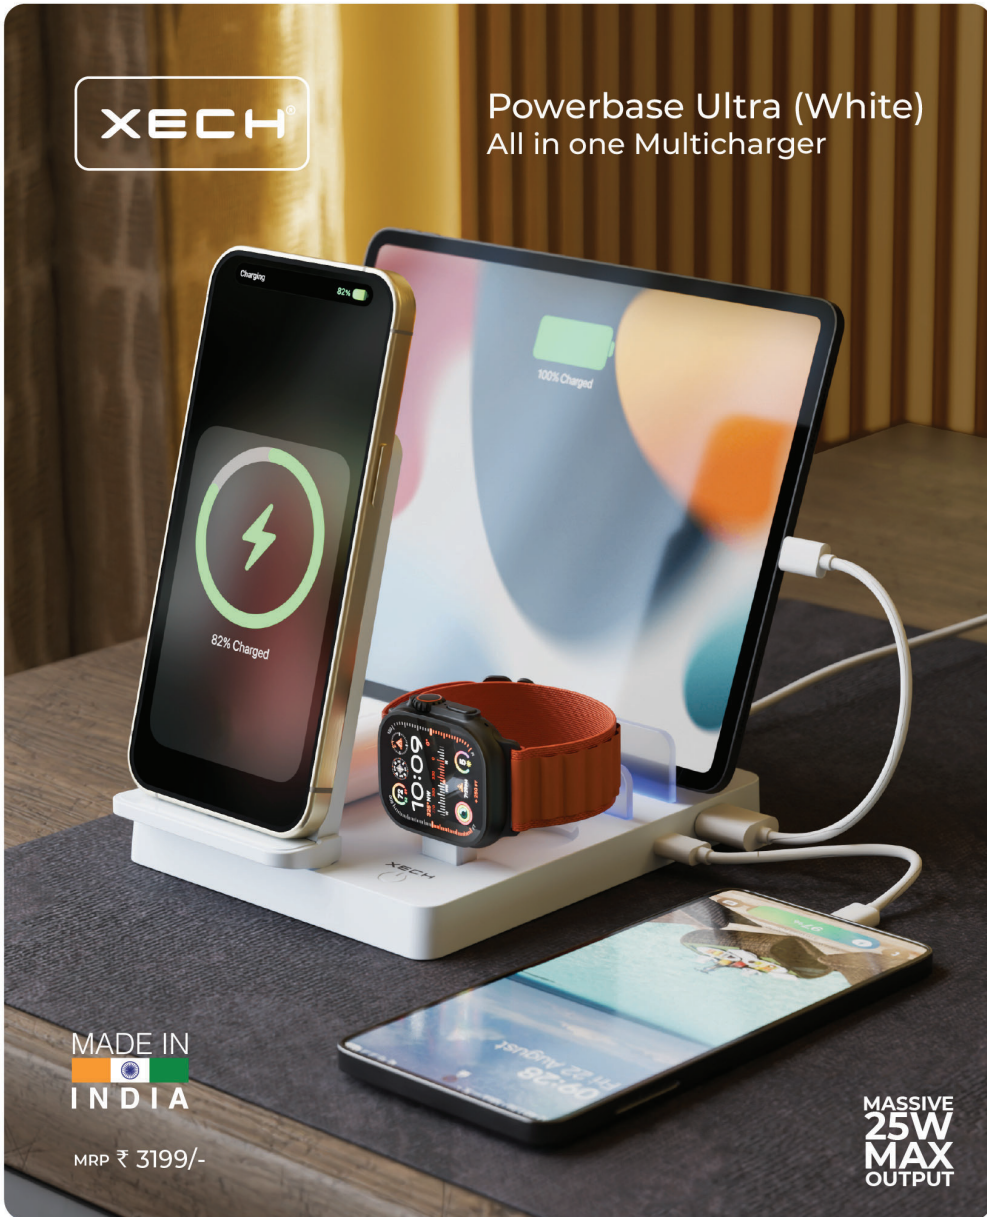

XECH

Powerbase Ultra (White)
All in one Multicharger

MADE IN
INDIA

MRP ₹ 3199/-

MASSIVE
25W
MAX
OUTPUT