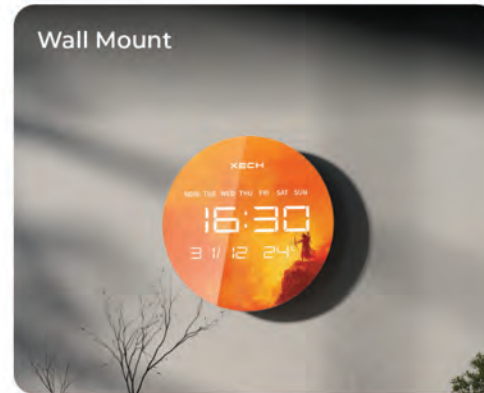

Table Mount

Explore Moon from Your Home!
Hyper-realistic Print

Easy Viewing Day or Night
Bright LEDs

Adopter with cable

Why

XECH Digital Clock Is Better Than Traditional Clocks?

Digital Clock

Calendar

USB Powered

Day of the Week

Ambient Temperature

Temporal Memory

Why

XECH Digital Clock Is Better Than Traditional Clocks?

Digital Clock

Calender