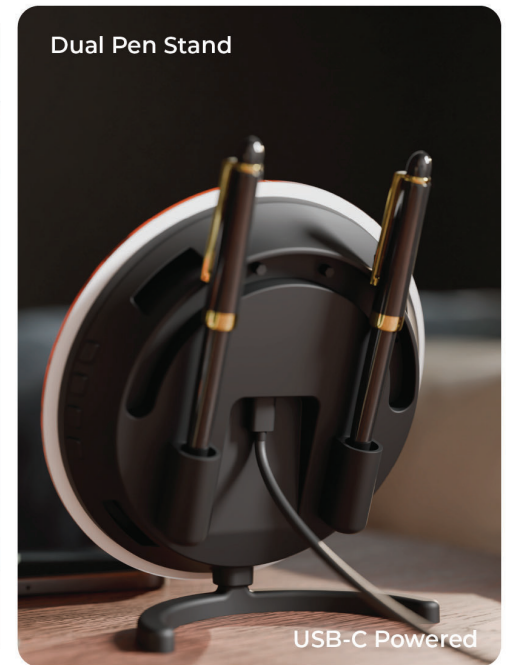

Bluetooth Clock

Auto Sync Time

Loud Alarm

Energy Efficient

How is

XECH Solaris Neo the perfect desk clock?

Dual Slot
Pen Stand

Bluetooth
Clock

Auto Sync
Time

Loud
Alarm

Energy
Efficient

How is

XECH Solaris Neo the perfect desk clock?

Dual Slot Pen Stand

Bluetooth Clock

Auto Sync Time