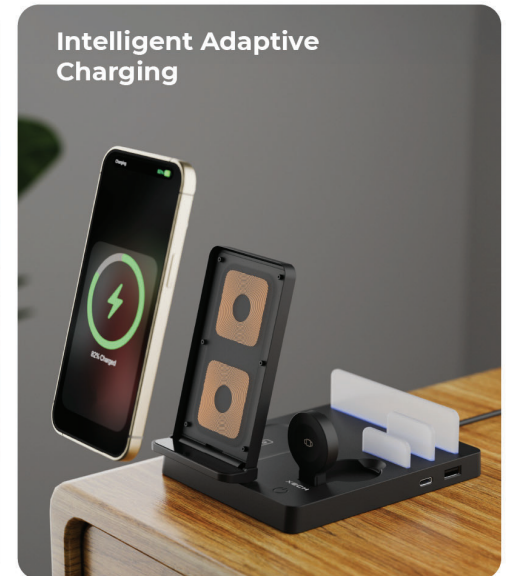

Intelligent Adaptive
Charging

What makes

XECH Powerbase Ultra The Perfect Multicharger?

Over Current
Protection

Over Voltage
Protection

Short Circuit
Protection

Over Heat
Protection

Foreign Object
Detection