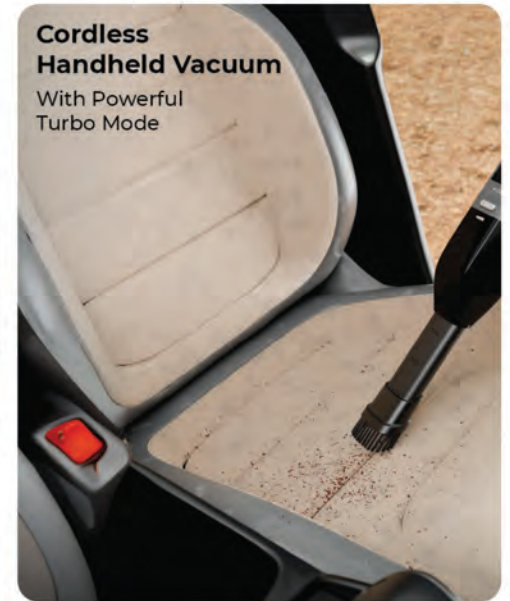

SUPERVAC
High Power Cordless Vacuum,
Inflator, Jump Starter & Torch

MRP ₹ 13,999/-

Heavy Duty Jump Starter

Compatible with
4.0 L Petrol | 2.5 L Diesel | 2.5 L CNG

Cordless Handheld Vacuum
With Powerful Turbo Mode