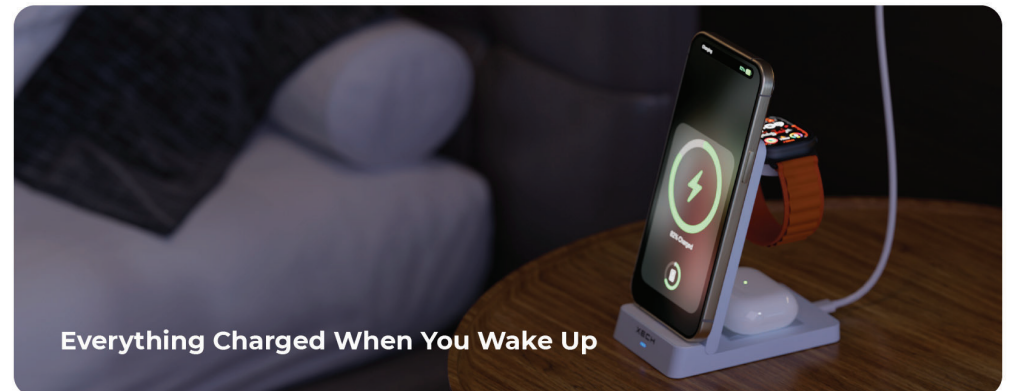

Everything Charged When You Wake Up

What makes

XECH Powerbase Max The Perfect Multicharger?

Wireless
Charger

Type-C
Charging

Lite
Weight

Support for Qi
Standard Model