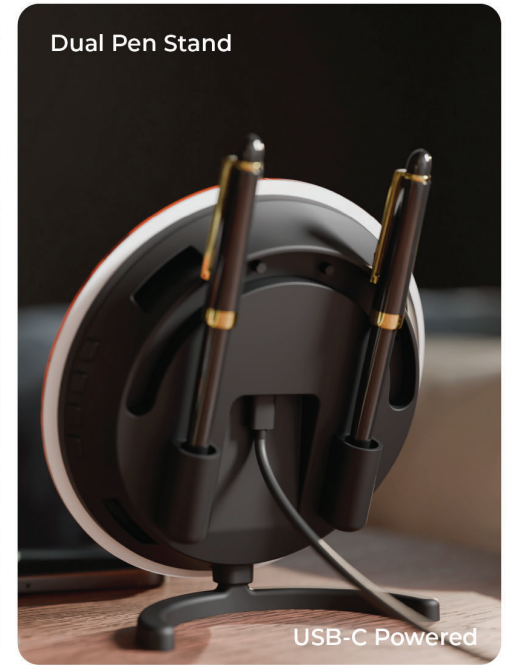

Bluetooth Clock

Auto Sync Time

Loud Alarm

Energy Efficient

How is

XECH Solaris Neo the perfect desk clock?

Dual Slot
Pen Stand

Bluetooth
Clock

Auto Sync
Time

Loud
Alarm

Energy
Efficient

How is

XECH Solaris Neo the perfect desk clock?

Dual Slot Pen Stand

Bluetooth Clock

Auto Sync Time

Loud Alarm

Energy Efficient

How is

XECH Solaris Neo the perfect desk clock?

Dual Slot
Pen Stand

Bluetooth
Clock

Auto Sync
Time

Loud
Alarm