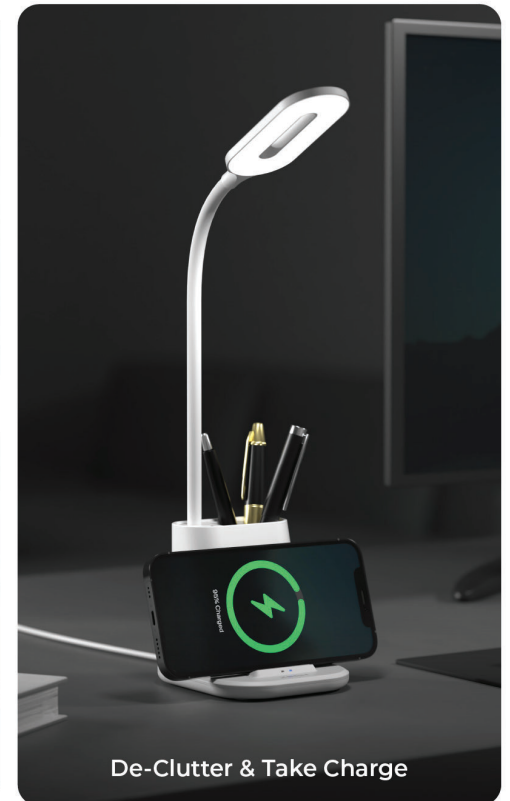

XECH Quest Max the Most Sought Out After Desktop Device?

Fast Wireless Charging

Pen Stand

9V/3A USB-C Input

Dual Output Ports

Dual Alarm

XECH[®]

QUEST
Multifunctional Pen Stand
with Wireless Charger

MRP ₹ 1,999/-

MADE IN
INDIA

Deeper pockets to store essentials

Integrated Pen Stand

LED Indicator

A Pen Stand that
Charges You Up

Charge 3 Devices Simultaneously

1 x USB Port | 1 x USB C Port | 1 x Wireless Charger

How

XECH Quest Helps You Stay Charged And Organised?

Over Charge
Protection

15W Fast
Wireless Charger

MultiCharger

Pen
Stand

USB C
Powered

Vertical
Phone Holder