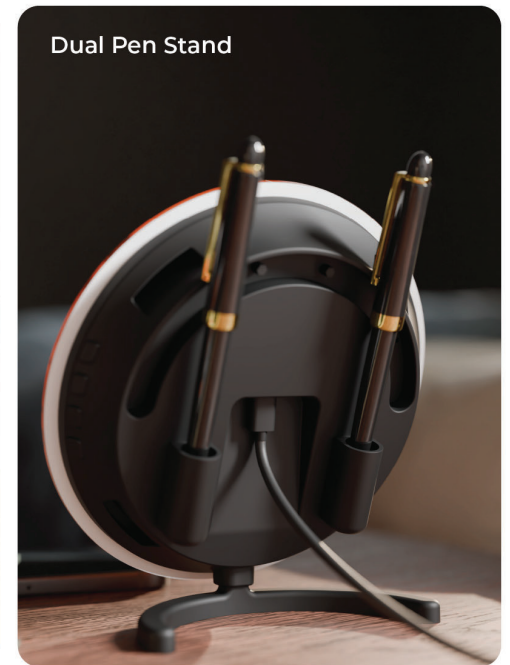

What Makes

XECH Solaris Lite a Creative Branding Tool?

Bluetooth
Clock

Dual Slot
Pen Stand

USB C
Powered

Temporal
Memory

What Makes

XECH Solaris Lite a Creative Branding Tool?

Bluetooth
Clock

Dual Slot
Pen Stand

USB C
Powered

Temporal
Memory

What Makes

XECH Solaris Lite a Creative Branding Tool?

Bluetooth
Clock

Dual Slot
Pen Stand