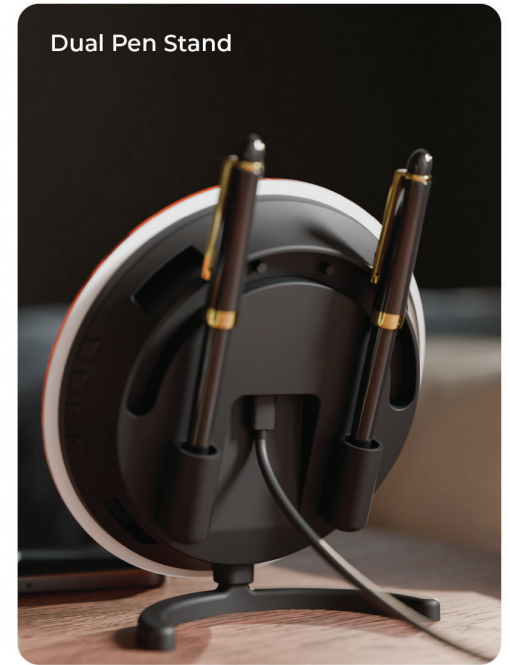

What Makes

XECH Solaris Lite a Creative Branding Tool?

Bluetooth
Clock

Dual Slot
Pen Stand

USB C
Powered

Temporal
Memory