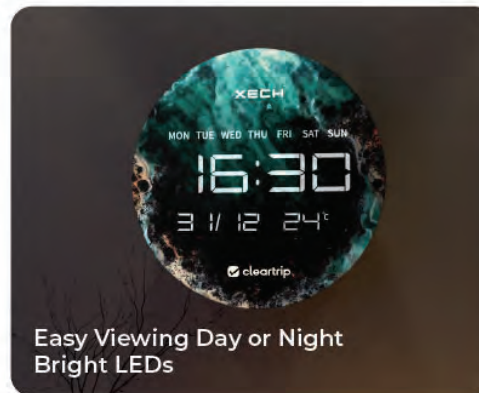

Table Mount

Explore Moon from Your Home!
Hyper-realistic Print

Easy Viewing Day or Night
Bright LEDs

Adopter with cable

Why

XECH Digital Clock Is Better Than Traditional Clocks?

Digital Clock

Calendar

USB Powered

Day of the Week

Ambient Temperature

Temporal Memory

Why

XECH Digital Clock Is Better Than Traditional Clocks?

Digital Clock

Calendar