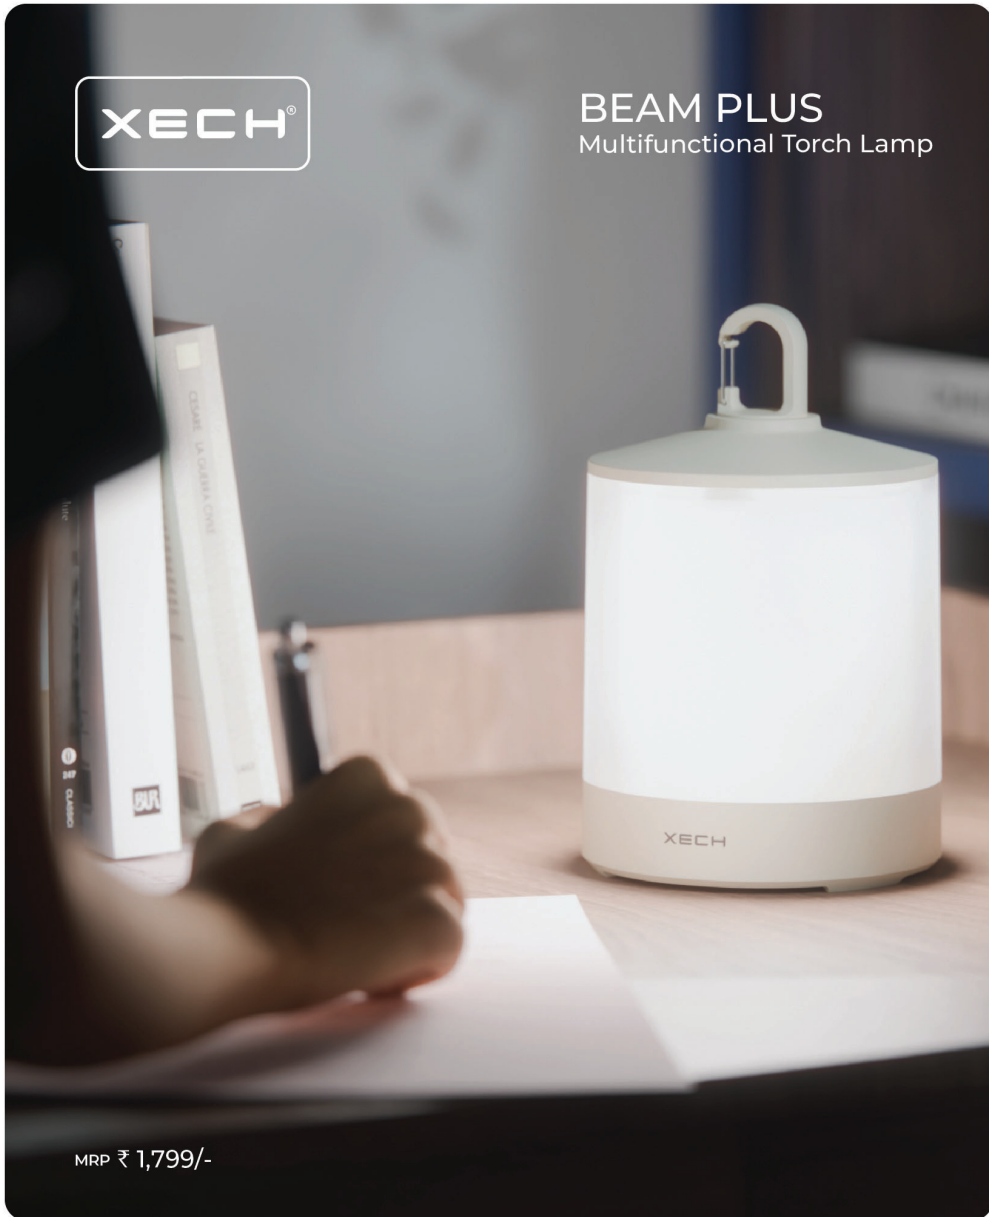

How is **XECH** Lamp transforming the way we brighten our lives?

Study Lamp

Dual-Light System

360° Diffused Lighting

Carabiner Hook

Energy Efficient LEDs

Type C Charging