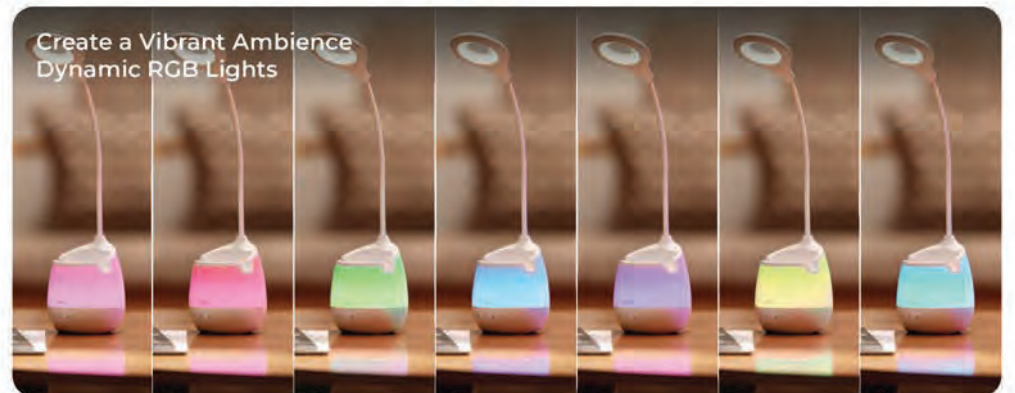

What Makes **XECH** Lumosx The Most Versatile Lamp In The Market?

Wireless Speaker

RGB Mood Lights

Pen Stand

Smartphone Holder

Rechargeable Battery

XECH[®]

RETRONAUT