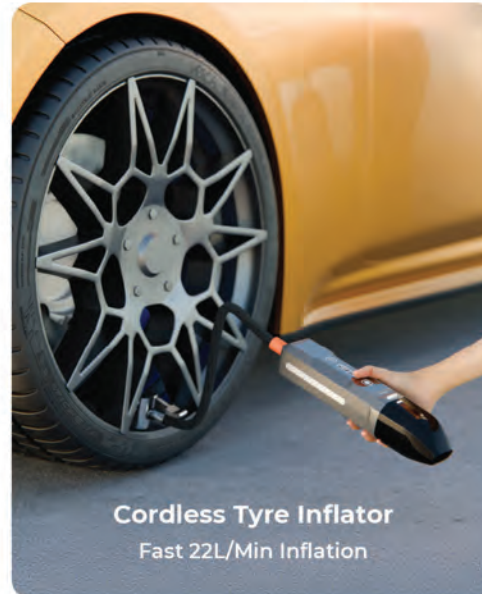

Cordless Tyre Inflator
Fast 22L/Min Inflation

Car Essential Kit