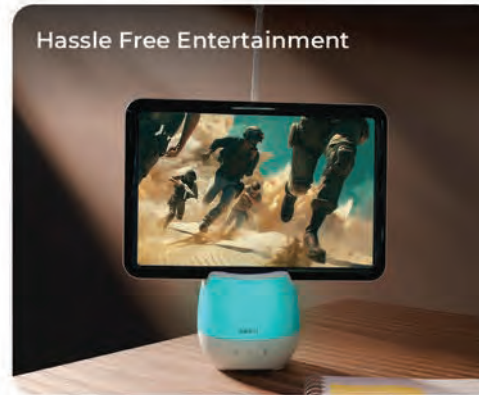

What Makes **XECH** Lumosx The Most Versatile Lamp In The Market?

Wireless Speaker

RGB Mood Lights

Pen Stand

Smartphone Holder

Rechargeable Battery

XECH[®]

RETRONAUT