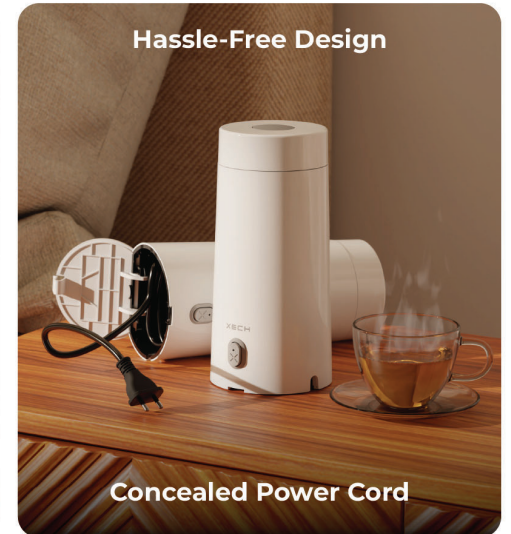

Rapid Boil Technology

Powerful 300W Heating Element

Cool Touch Body

Boil & Carry with Ease

The ideal Travel Kettle

Multi-Voltage for India
and Abroad

Hassle-Free Design

Concealed Power Cord