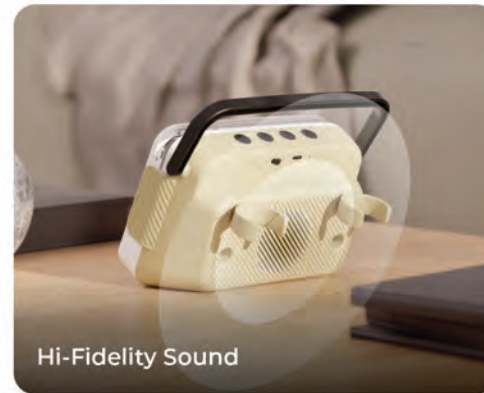

USB-C Rechargeable

Holds 6.5 Inch Smartphones

Easy To Carry Handle

Non Slip Barriers
Protect Your Phone From Falling

Hi-Fidelity Sound

What Makes

XECH Mini TV Speaker Great For Entertainment?

5W
Speaker

6 Hours
Play Time

Built-in
FM Radio

Holds 6.5 Inch
Phones

Stellar
Voice Clarity

Easy to Carry
Handle

Hi-Fidelity Sound

Dedicated Storage For Mics

Sing A Duet With Two Mics

Easy To Carry Handle

Non Slip Barriers
Protect Your Phone From Falling

What Makes

XECH Karaoke TV Speaker Great For Entertainment?

5W Speaker

6 Hours Play Time

Magic AI Voice

Holds 6.5 Inch Phones