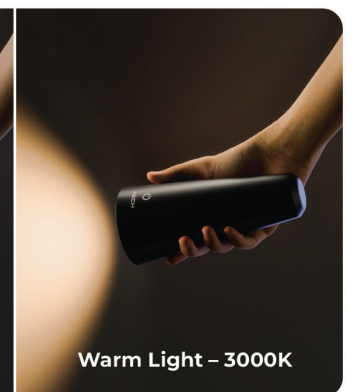

How does
XECH Magneto II XL adapt to your space?

Energy
Efficient LEDs

>95% CRI
Index

Glare-Free
Lighting

Single Touch
Sensor

Neodymium
magnet

USB C
Charging