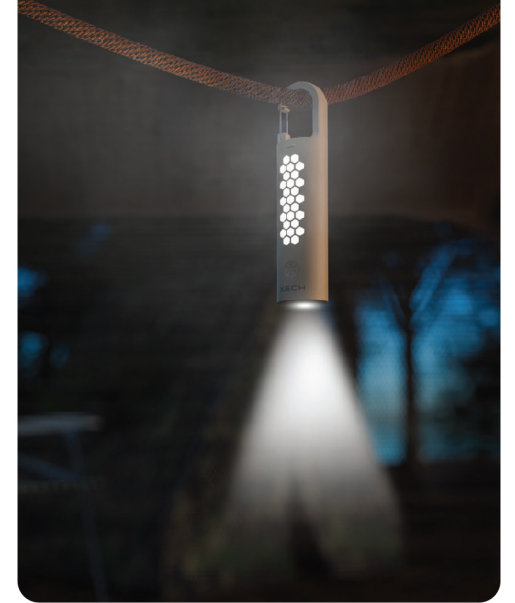

XECH[®]

BEAM
Rechargeable Torch Lamp

MRP ₹ 599/-

Reading Light

For Your Everyday Convenience

Emergency Light

How is

XECH Torch revolutionizing the way we light up our adventures?