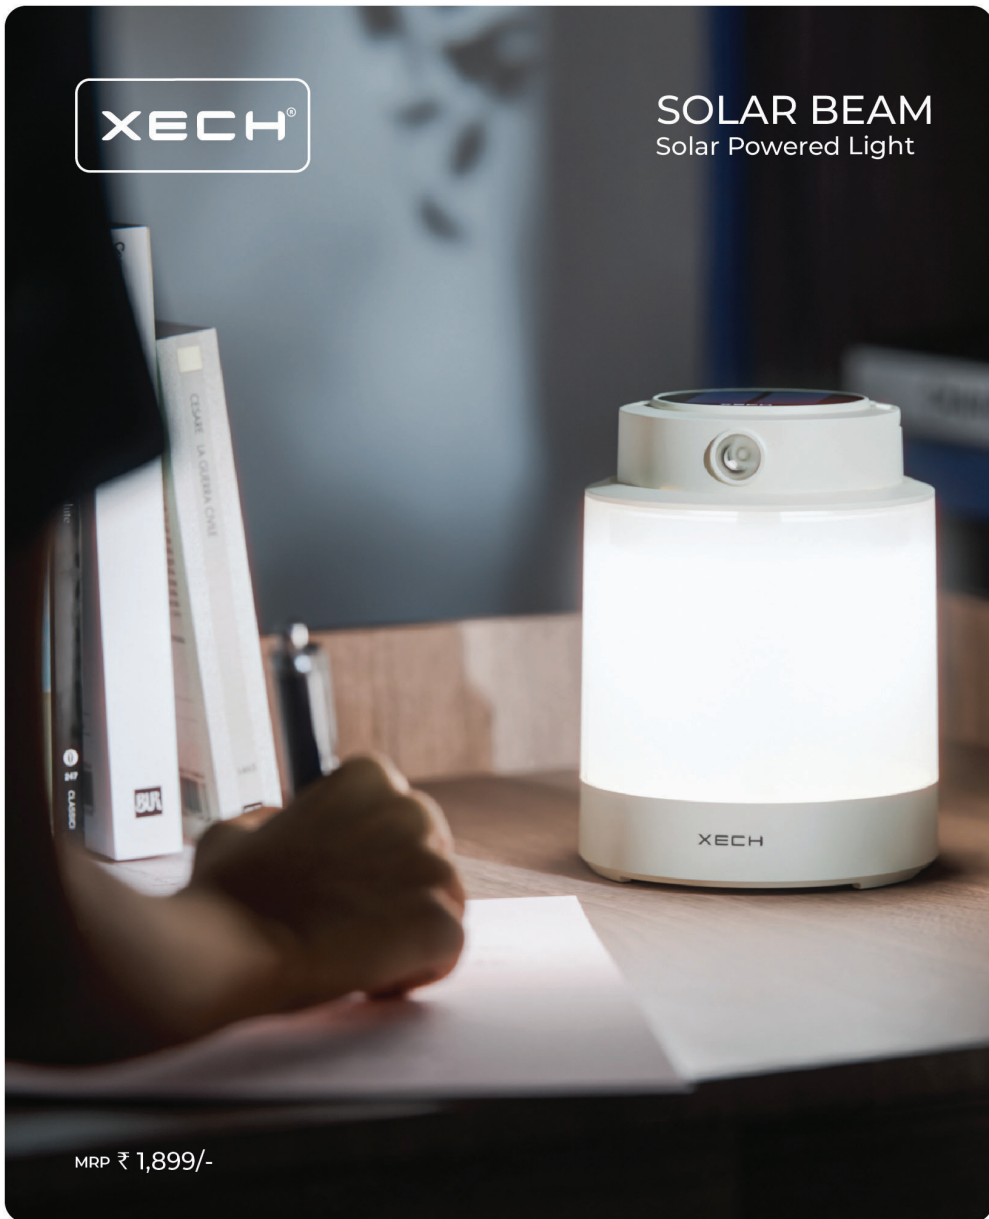

Create Mango Magic with
XECH Scoop

MAY
2026

How is **XECH** Solar Lamp redefining the way we harness the power of light?

Study Lamp

Rechargeable Solar Battery

One Button Operation

Handle with Hook

3 Colour Tones Lighting